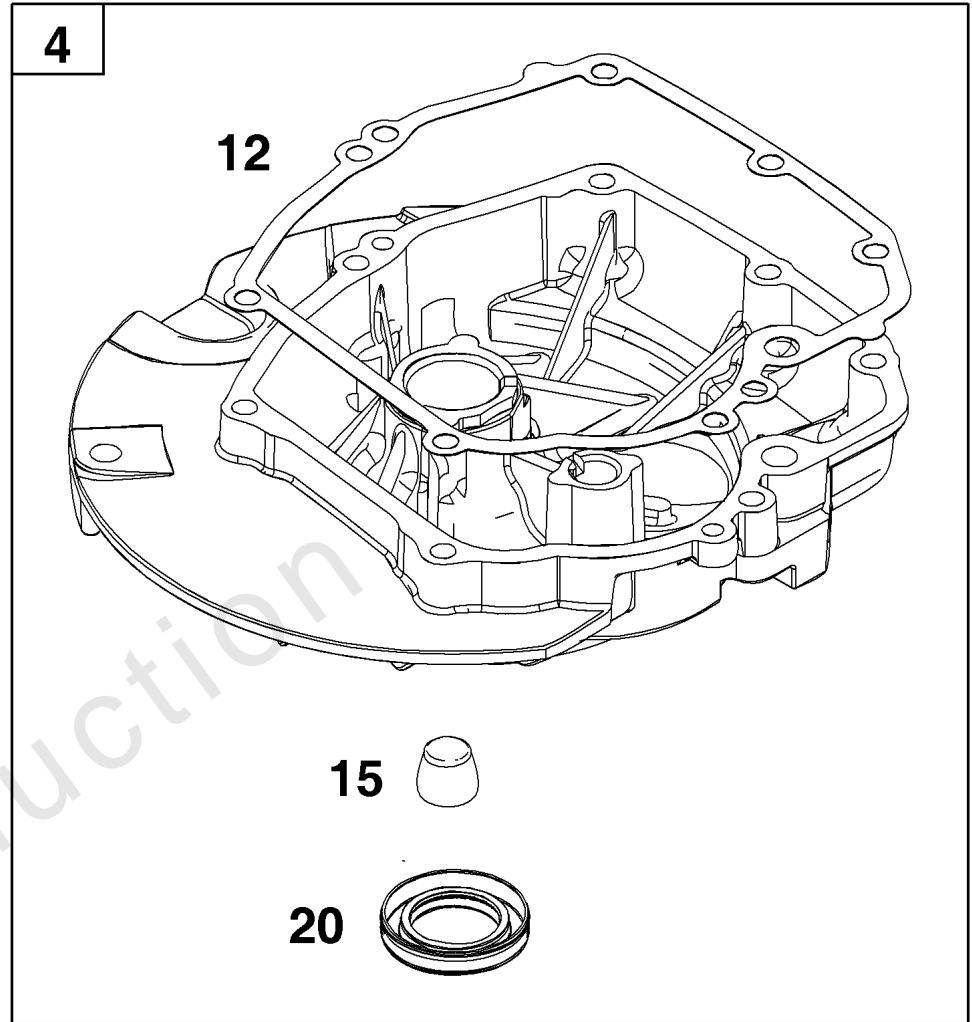

718

22

Sump and Lubrication Group

REF NO	PART NO	QTY	DESCRIPTION
4	493279	1	SUMP, Engine
12	692232	1	GASKET, Crankcase
15	691680	1	PLUG, Oil Drain
20	399781S	1	SEAL, Oil -(PTO Side)
22	691092	7	SCREW -(Crankcase Cover/Sump)
43	593913	1	SLINGER, Governor/Oil
524	691876	1	SEAL, O-Ring -(Dipstick Tube)
523	796503	1	DIPSTICK -(Black)
718	690959	2	PIN, Locating
842	691031	1	SEAL, O-Ring -(Dipstick Cap)
847	596092	1	DIPSTICK/TUBE ASSEMBLY

Not For Reproduction