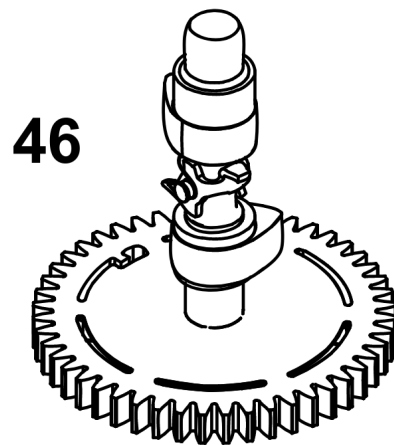

Not For Reproduction

Carburetor Group

REF NO	PART NO	QTY	DESCRIPTION
104	590558	1	PIN, Float Hinge
105	594581	1	VALVE, Float Needle
117	597331	1	JET, Main
118	597332	1	JET, Main -(High Altitude)
121	594636	1	KIT, Carburetor Overhaul
122	590549	1	SPACER, Carburetor
1238	590562	2	SCREW -(Carburetor Spacer)
125A	597327	1	CARBURETOR
133	591120	1	FLOAT, Carburetor
137	594633	1	GASKET, Float Bowl
163	799580	1	GASKET, Air Cleaner
217	590740	1	SPRING, Choke Return
493A	597308	1	VALVE, Throttle
623	799581	1	SEAL, O-Ring -(Carburetor Spacer)
951	591104	1	LEVER, Choke
975	594632	1	BOWL, Float
1127	590554	2	SCREW -(Float Bowl to Carburetor Body)
1218	270344S	1	SEAL, O-Ring
1218A	697478	1	RETAINER, Seal

Controls Group

REF NO	PART NO	QTY	DESCRIPTION
188	793480	1	SCREW -(Control Bracket)
202A	597337	1	LINK, Mechanical Governor
209	597805	1	SPRING, Governor
209A	793604	1	SPRING, Governor
217	597310	1	SPRING, Choke Return
222A	597307	1	BRACKET, Control
227A	597336	1	LEVER, Governor Control
347	592694	1	SWITCH, Rocker
356	597293	1	WIRE, Stop
401	597323	1	LINK, Choke
410	597309	1	LINK, Control
505	597312	1	NUT -(Governor Control Lever)
562	793514	1	BOLT -(Governor Control Lever)
578	597292	1	WIRE ASSEMBLY

Not For Reproduction

Crankshaft Group

REF NO	PART NO	QTY	DESCRIPTION
16	597302	1	CRANKSHAFT
24	222698S	1	KEY, Flywheel
25	590404	1	PISTON ASSEMBLY -(Standard)
25	590405	1	PISTON ASSEMBLY -(.020 Oversize)
26	590402	1	SET, Ring -(Standard)
26	590403	2	SET, Ring -(.020 Oversize)
27	691588	1	LOCK, Piston Pin
28	298909	1	PIN, Piston
29	796470	1	ROD, Connecting
32	691664	1	SCREW -(Connecting Rod)(Short)
32A	695759	1	SCREW -(Connecting Rod)()
46	694039	1	CAMSHAFT
741	797521	1	GEAR, Timing