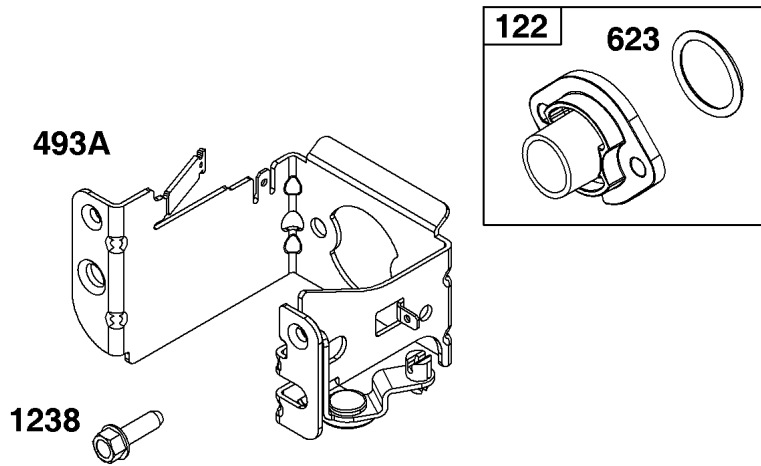

Not For
Reproduction

Not For
Reproduction

Blower Housing and Air Cleaner Group

REF NO	PART NO	QTY	DESCRIPTION
11	595283	1	TUBE, Breather
58	591108	1	ROPE, Starter
60	281434S	1	GRIP, Starter Rope
305	590586	3	SCREW -(Blower Housing)
411	793480	2	SCREW
535	595297	1	FILTER, Air Cleaner Foam
770	597279	1	BLOWER HOUSING/REWIND
875	597291	1	BASE, Air Cleaner
968	595294	1	COVER, Air Cleaner
971	590552	2	SCREW -(Air Cleaner Base to Carburetor/Throttle Body)
1036	-----	1	LABEL, Emissions -(Available from a Briggs & Stratton Authorized Dealer)

Not For Reproduction

Carburetor Group

REF NO	PART NO	QTY	DESCRIPTION
104	590558	1	PIN, Float Hinge
105	594581	1	VALVE, Float Needle
117	597331	1	JET, Main
118	597332	1	JET, Main -(High Altitude)
121	594636	1	KIT, Carburetor Overhaul
122	590549	1	SPACER, Carburetor
1238	590562	2	SCREW -(Carburetor Spacer)
125A	597327	1	CARBURETOR
133	591120	1	FLOAT, Carburetor
137	594633	1	GASKET, Float Bowl
163	799580	1	GASKET, Air Cleaner
217	590740	1	SPRING, Choke Return
493A	597308	1	VALVE, Throttle
623	799581	1	SEAL, O-Ring -(Carburetor Spacer)
951	591104	1	LEVER, Choke
975	594632	1	BOWL, Float
1127	590554	2	SCREW -(Float Bowl to Carburetor Body)
1218	270344S	1	SEAL, O-Ring
1218A	697478	1	RETAINER, Seal

Controls Group

REF NO	PART NO	QTY	DESCRIPTION
188	793480	1	SCREW -(Control Bracket)
202A	597337	1	LINK, Mechanical Governor
209	597805	1	SPRING, Governor
209A	793604	1	SPRING, Governor
217	597310	1	SPRING, Choke Return
222A	597307	1	BRACKET, Control
227A	597336	1	LEVER, Governor Control
347	592694	1	SWITCH, Rocker
356	597293	1	WIRE, Stop
401	597323	1	LINK, Choke
410	597309	1	LINK, Control
505	597312	1	NUT -(Governor Control Lever)
562	793514	1	BOLT -(Governor Control Lever)
578	597292	1	WIRE ASSEMBLY