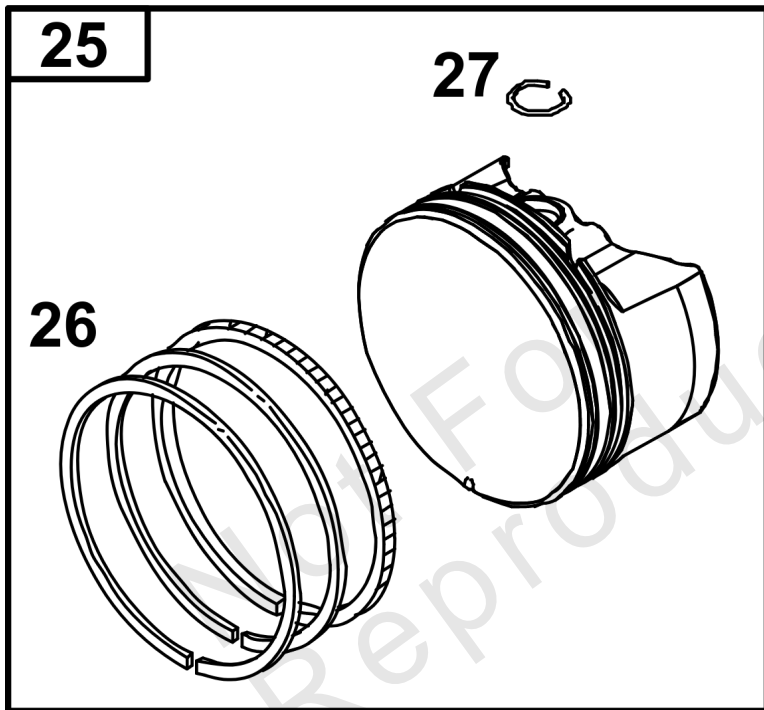

Not For Reproduction

Carburetor Group

REF NO	PART NO	QTY	DESCRIPTION
104	590558	1	PIN, Float Hinge
105	594581	1	VALVE, Float Needle
117	597331	1	JET, Main
118	597332	1	JET, Main -(High Altitude)
121	594636	1	KIT, Carburetor Overhaul
122	590549	1	SPACER, Carburetor
1238	590562	2	SCREW -(Carburetor Spacer)
125A	597327	1	CARBURETOR
133	591120	1	FLOAT, Carburetor
137	594633	1	GASKET, Float Bowl
163	799580	1	GASKET, Air Cleaner
217	590740	1	SPRING, Choke Return
493A	597308	1	VALVE, Throttle
623	799581	1	SEAL, O-Ring -(Carburetor Spacer)
951	591104	1	LEVER, Choke
975	594632	1	BOWL, Float
1127	590554	2	SCREW -(Float Bowl to Carburetor Body)
1218	270344S	1	SEAL, O-Ring
1218A	697478	1	RETAINER, Seal

Controls Group

REF NO	PART NO	QTY	DESCRIPTION
188	793480	1	SCREW -(Control Bracket)
202A	597337	1	LINK, Mechanical Governor
209	597805	1	SPRING, Governor
209A	793604	1	SPRING, Governor
217	597310	1	SPRING, Choke Return
222A	597307	1	BRACKET, Control
227A	597336	1	LEVER, Governor Control
347	592694	1	SWITCH, Rocker
356	597293	1	WIRE, Stop
401	597323	1	LINK, Choke
410	597309	1	LINK, Control
505	597312	1	NUT -(Governor Control Lever)
562	793514	1	BOLT -(Governor Control Lever)
578	597292	1	WIRE ASSEMBLY

Not For Reproduction

Crankshaft Group

REF NO	PART NO	QTY	DESCRIPTION
16	597302	1	CRANKSHAFT
24	222698S	1	KEY, Flywheel
25	590404	1	PISTON ASSEMBLY -(Standard)
25	590405	1	PISTON ASSEMBLY -(.020 Oversize)
26	590402	1	SET, Ring -(Standard)
26	590403	2	SET, Ring -(.020 Oversize)
27	691588	1	LOCK, Piston Pin
28	298909	1	PIN, Piston
29	796470	1	ROD, Connecting
32	691664	1	SCREW -(Connecting Rod)(Short)
32A	695759	1	SCREW -(Connecting Rod)()
46	694039	1	CAMSHAFT
741	797521	1	GEAR, Timing