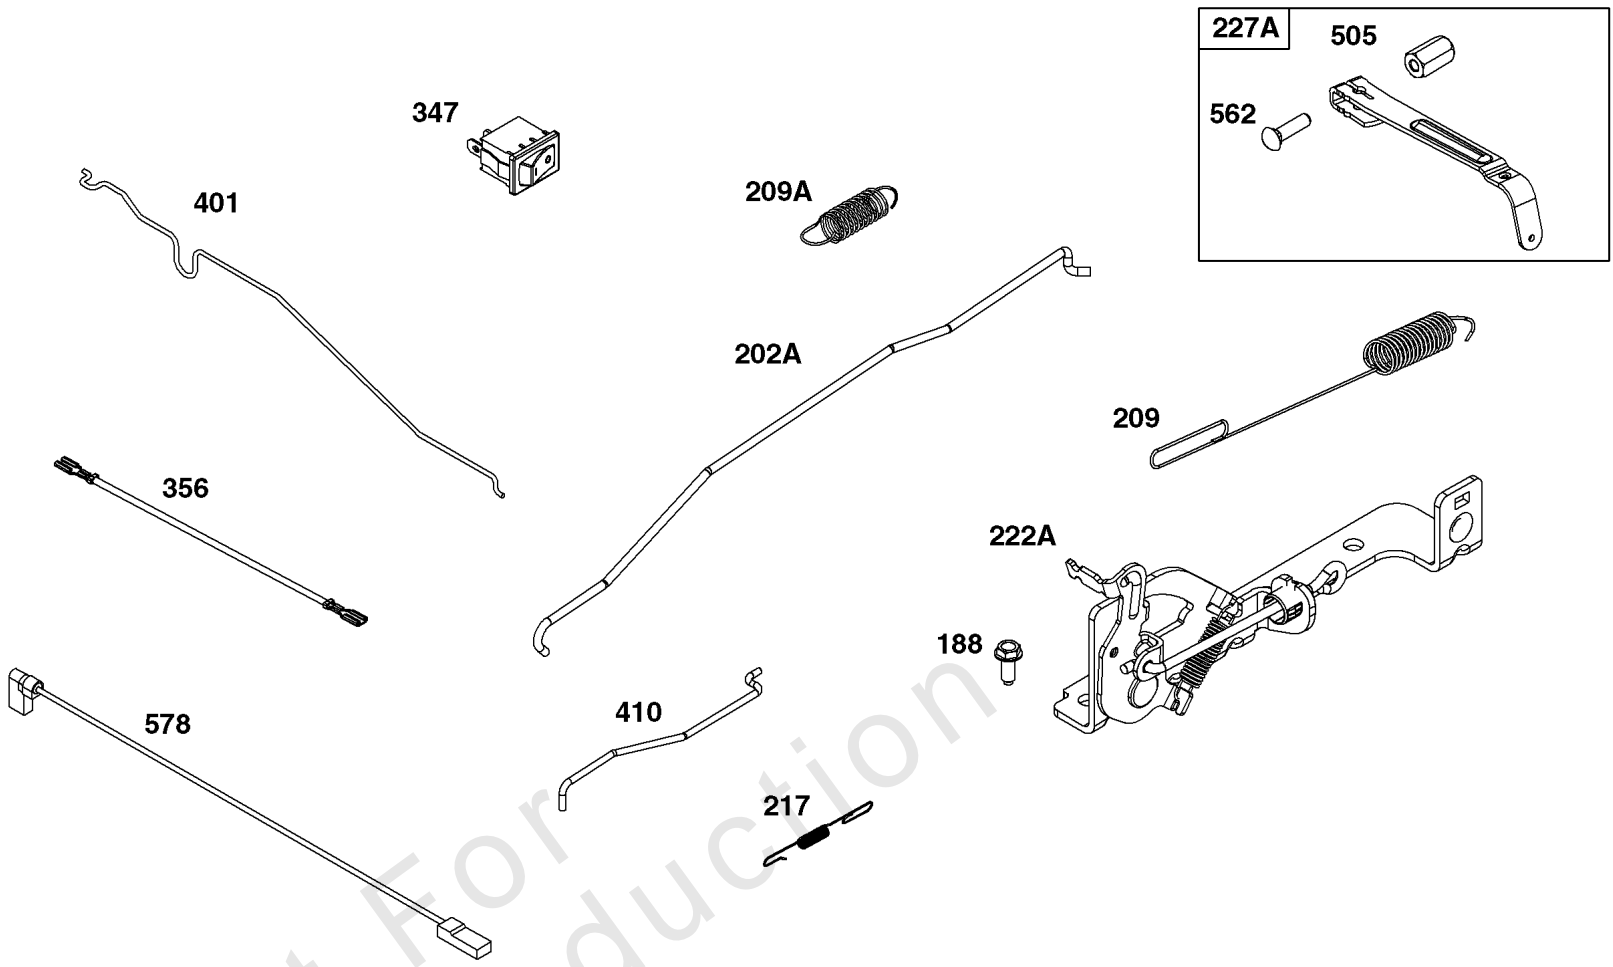

Not For
Reproduction

Not For
Reproduction

Blower Housing and Air Cleaner Group

REF NO	PART NO	QTY	DESCRIPTION
11	595283	1	TUBE, Breather
58	591108	1	ROPE, Starter
60	281434S	1	GRIP, Starter Rope
305	590586	3	SCREW -(Blower Housing)
411	793480	2	SCREW
535	595297	1	FILTER, Air Cleaner Foam
770	597279	1	BLOWER HOUSING/REWIND
875	597291	1	BASE, Air Cleaner
968	595294	1	COVER, Air Cleaner
971	590552	2	SCREW -(Air Cleaner Base to Carburetor/Throttle Body)
1036	-----	1	LABEL, Emissions -(Available from a Briggs & Stratton Authorized Dealer)

Not For Reproduction

Carburetor Group

REF NO	PART NO	QTY	DESCRIPTION
104	590558	1	PIN, Float Hinge
105	594581	1	VALVE, Float Needle
117	597331	1	JET, Main
118	597332	1	JET, Main -(High Altitude)
121	594636	1	KIT, Carburetor Overhaul
122	590549	1	SPACER, Carburetor
1238	590562	2	SCREW -(Carburetor Spacer)
125A	597327	1	CARBURETOR
133	591120	1	FLOAT, Carburetor
137	594633	1	GASKET, Float Bowl
163	799580	1	GASKET, Air Cleaner
217	590740	1	SPRING, Choke Return
493A	597308	1	VALVE, Throttle
623	799581	1	SEAL, O-Ring -(Carburetor Spacer)
951	591104	1	LEVER, Choke
975	594632	1	BOWL, Float
1127	590554	2	SCREW -(Float Bowl to Carburetor Body)
1218	270344S	1	SEAL, O-Ring
1218A	697478	1	RETAINER, Seal

Controls Group

REF NO	PART NO	QTY	DESCRIPTION
188	793480	1	SCREW -(Control Bracket)
202A	597337	1	LINK, Mechanical Governor
209	597805	1	SPRING, Governor
209A	793604	1	SPRING, Governor
217	597310	1	SPRING, Choke Return
222A	597307	1	BRACKET, Control
227A	597336	1	LEVER, Governor Control
347	592694	1	SWITCH, Rocker
356	597293	1	WIRE, Stop
401	597323	1	LINK, Choke
410	597309	1	LINK, Control
505	597312	1	NUT -(Governor Control Lever)
562	793514	1	BOLT -(Governor Control Lever)
578	597292	1	WIRE ASSEMBLY