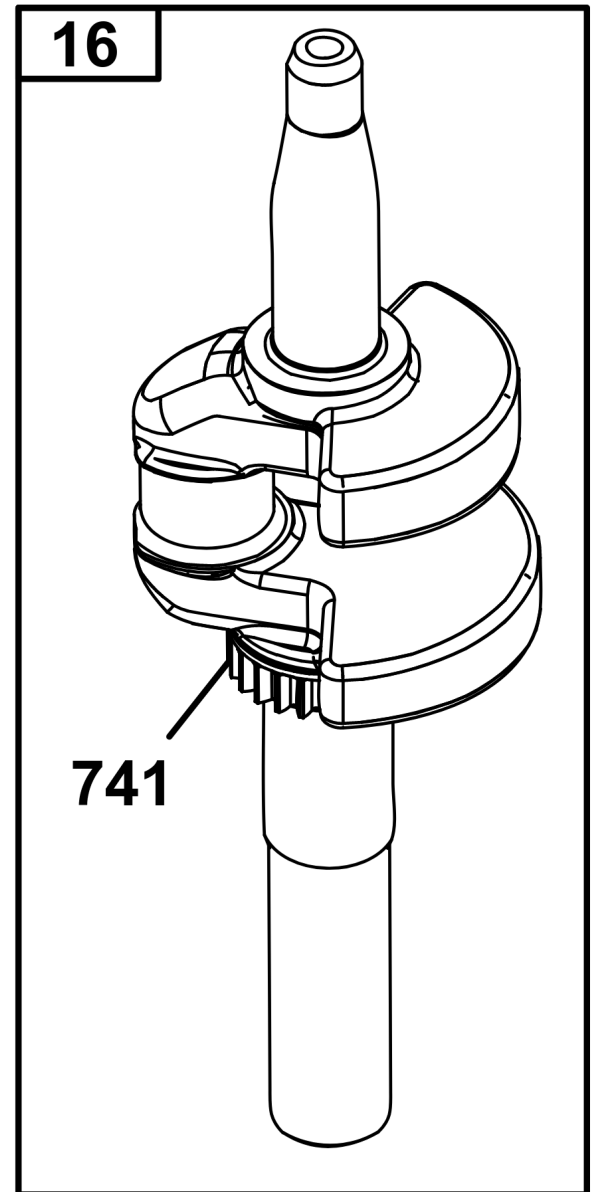

Not For Reproduction

Carburetor Group

REF NO	PART NO	QTY	DESCRIPTION
104	590558	1	PIN, Float Hinge
105	594581	1	VALVE, Float Needle
117	597331	1	JET, Main
118	597332	1	JET, Main -(High Altitude)
121	594636	1	KIT, Carburetor Overhaul
122	590549	1	SPACER, Carburetor
1238	590562	2	SCREW -(Carburetor Spacer)
125A	597327	1	CARBURETOR
133	591120	1	FLOAT, Carburetor
137	594633	1	GASKET, Float Bowl
163	799580	1	GASKET, Air Cleaner
217	590740	1	SPRING, Choke Return
493A	597308	1	VALVE, Throttle
623	799581	1	SEAL, O-Ring -(Carburetor Spacer)
951	591104	1	LEVER, Choke
975	594632	1	BOWL, Float
1127	590554	2	SCREW -(Float Bowl to Carburetor Body)
1218	270344S	1	SEAL, O-Ring
1218A	697478	1	RETAINER, Seal

Controls Group

REF NO	PART NO	QTY	DESCRIPTION
188	793480	1	SCREW -(Control Bracket)
202A	597337	1	LINK, Mechanical Governor
209	597805	1	SPRING, Governor
209A	793604	1	SPRING, Governor
217	597310	1	SPRING, Choke Return
222A	597307	1	BRACKET, Control
227A	597336	1	LEVER, Governor Control
347	592694	1	SWITCH, Rocker
356	597293	1	WIRE, Stop
401	597323	1	LINK, Choke
410	597309	1	LINK, Control
505	597312	1	NUT -(Governor Control Lever)
562	793514	1	BOLT -(Governor Control Lever)
578	597292	1	WIRE ASSEMBLY

Not For Reproduction

Crankshaft Group

REF NO	PART NO	QTY	DESCRIPTION
16	597302	1	CRANKSHAFT
24	222698S	1	KEY, Flywheel
25	590404	1	PISTON ASSEMBLY -(Standard)
25	590405	1	PISTON ASSEMBLY -(.020 Oversize)
26	590402	1	SET, Ring -(Standard)
26	590403	2	SET, Ring -(.020 Oversize)
27	691588	1	LOCK, Piston Pin
28	298909	1	PIN, Piston
29	796470	1	ROD, Connecting
32	691664	1	SCREW -(Connecting Rod)(Short)
32A	695759	1	SCREW -(Connecting Rod)()
46	694039	1	CAMSHAFT
741	797521	1	GEAR, Timing