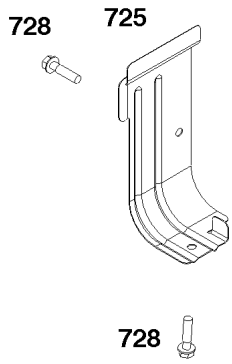

Controls Group

REF NO	PART NO	QTY	DESCRIPTION
188	793480	1	SCREW -(Control Bracket)
202A	597337	1	LINK, Mechanical Governor
209	597805	1	SPRING, Governor
209A	793604	1	SPRING, Governor
217	597310	1	SPRING, Choke Return
222A	597307	1	BRACKET, Control
227A	597336	1	LEVER, Governor Control
347	592694	1	SWITCH, Rocker
356	597293	1	WIRE, Stop
401	597323	1	LINK, Choke
410	597309	1	LINK, Control
505	597312	1	NUT -(Governor Control Lever)
562	793514	1	BOLT -(Governor Control Lever)
578	597292	1	WIRE ASSEMBLY

Not For Reproduction

Crankshaft Group

REF NO	PART NO	QTY	DESCRIPTION
16	597302	1	CRANKSHAFT
24	222698S	1	KEY, Flywheel
25	590404	1	PISTON ASSEMBLY -(Standard)
25	590405	1	PISTON ASSEMBLY -(.020 Oversize)
26	590402	1	SET, Ring -(Standard)
26	590403	2	SET, Ring -(.020 Oversize)
27	691588	1	LOCK, Piston Pin
28	298909	1	PIN, Piston
29	796470	1	ROD, Connecting
32	691664	1	SCREW -(Connecting Rod)(Short)
32A	695759	1	SCREW -(Connecting Rod)()
46	694039	1	CAMSHAFT
741	797521	1	GEAR, Timing