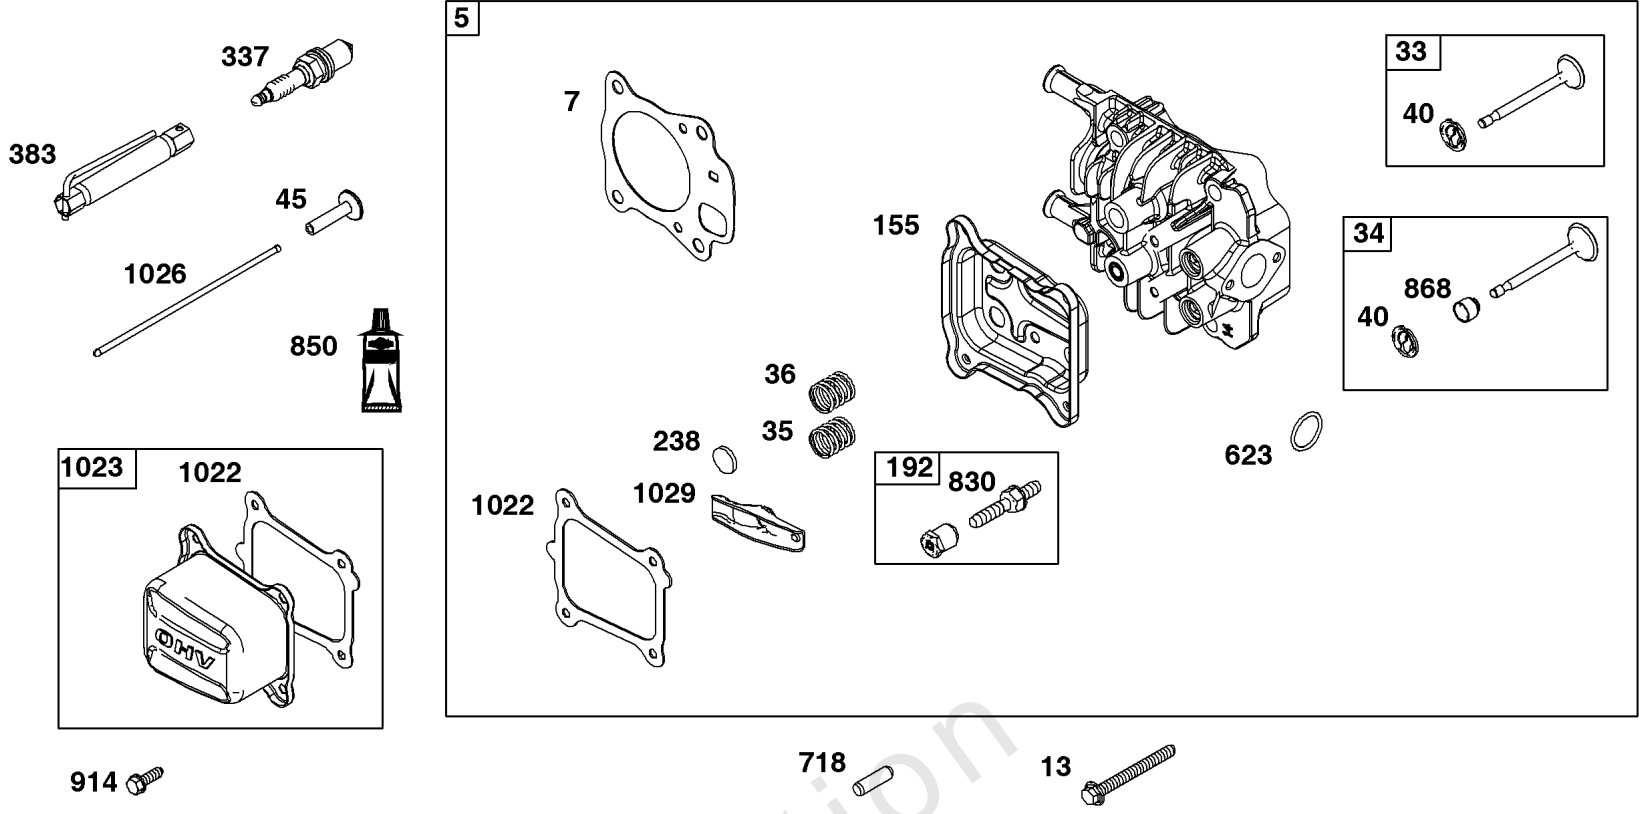

Not For Reproduction

Crankshaft Group

REF NO	PART NO	QTY	DESCRIPTION
16	597302	1	CRANKSHAFT
24	222698S	1	KEY, Flywheel
25	590404	1	PISTON ASSEMBLY -(Standard)
25	590405	1	PISTON ASSEMBLY -(.020 Oversize)
26	590402	1	SET, Ring -(Standard)
26	590403	2	SET, Ring -(.020 Oversize)
27	691588	1	LOCK, Piston Pin
28	298909	1	PIN, Piston
29	796470	1	ROD, Connecting
32	691664	1	SCREW -(Connecting Rod)(Short)
32A	695759	1	SCREW -(Connecting Rod)()
46	694039	1	CAMSHAFT
741	797521	1	GEAR, Timing

Not For
Reproduction

Cylinder Group

REF NO	PART NO	QTY	DESCRIPTION
1	595286	1	CYLINDER ASSEMBLY
3	299819S	1	SEAL, Oil -(Magneto Side)
7	-----	1	GASKET, Cylinder Head -(Part information located in Cylinder Head Group.)
12	-----	1	GASKET, Crankcase -(Part information located in Sump and Lubrication Group.)
20	-----	1	SEAL, Oil -(Part information located in Sump and Lubrication Group.)
358	597320	1	GASKET SET, Engine
404	690272	1	WASHER -(Governor Crank)
524	-----	1	SEAL, O-Ring -(Part information located in Sump and Lubrication Group.)
615	690340	1	RETAINER, Governor Shaft
616	84007235	1	CRANK, Governor
623	-----	1	SEAL, O-Ring -(Part information located in Carburetor Group.)
718	690959	2	PIN, Locating
725	597313	1	SHIELD, Heat
728	793480	2	SCREW -(Heat Shield)
842	-----	1	SEAL, O-Ring
868	-----	1	SEAL, Valve -(Part information located in Cylinder Head Group.)
1022	-----	1	GASKET, Rocker Cover -(Part information located in Cylinder Head Group.)
1263	697124	1	REED, Breather
1264	793453	1	SCREW -(Breather Reed)
1319	794467	1	LABEL, Warning
1319A	841997	1	LABEL, Warning