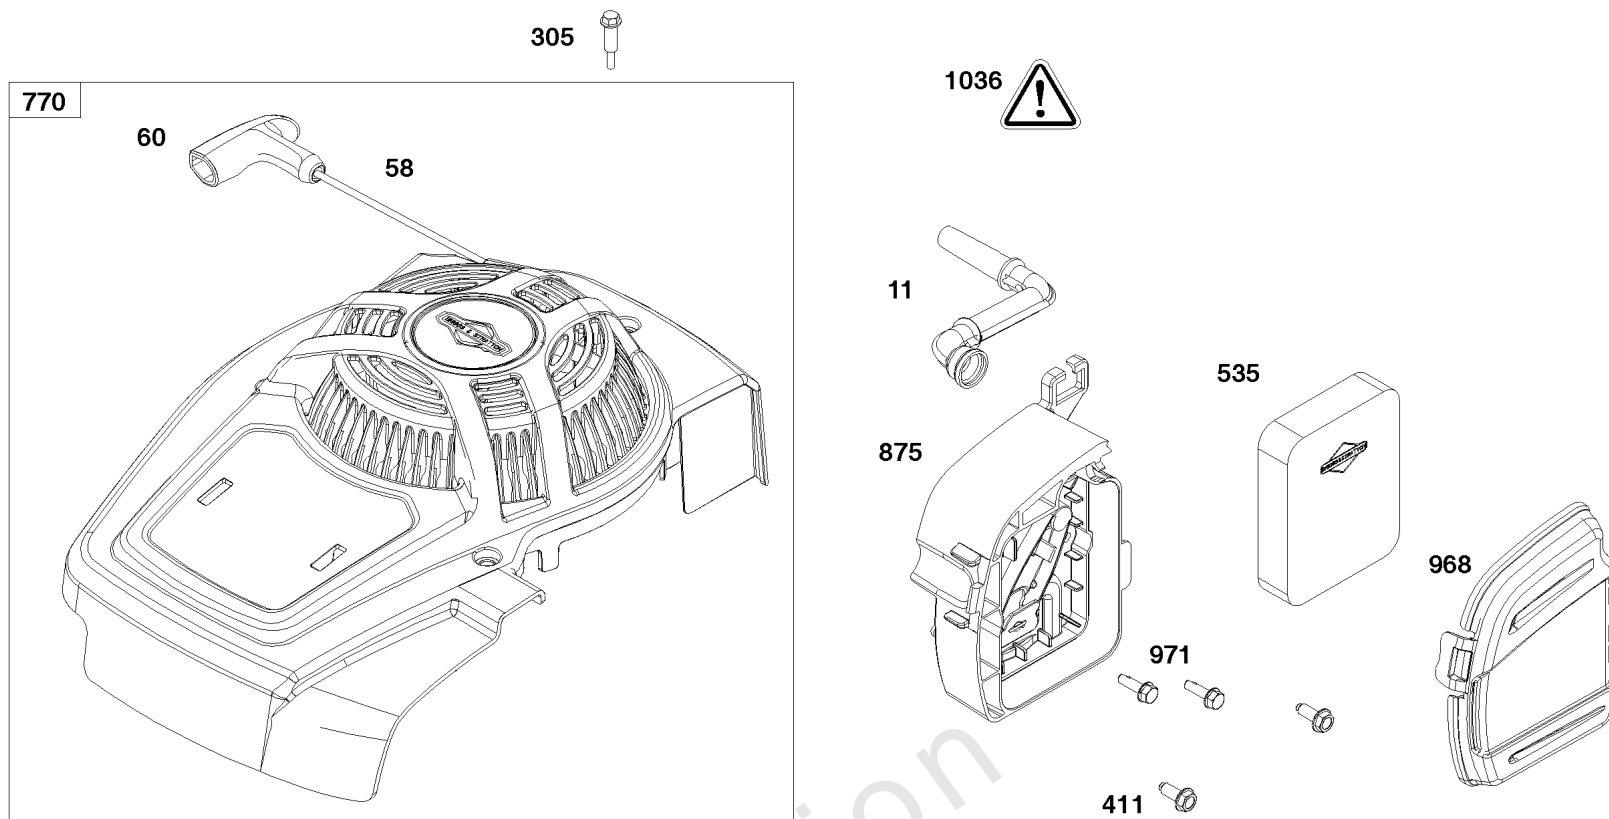

Not For
Reproduction

Not For
Reproduction

Blower Housing and Air Cleaner Group

REF NO	PART NO	QTY	DESCRIPTION
11	595283	1	TUBE, Breather
58	591108	1	ROPE, Starter
60	281434S	1	GRIP, Starter Rope
305	590586	3	SCREW -(Blower Housing)
411	793480	2	SCREW
535	595297	1	FILTER, Air Cleaner Foam
770	597279	1	BLOWER HOUSING/REWIND
875	597291	1	BASE, Air Cleaner
968	595294	1	COVER, Air Cleaner
971	590552	2	SCREW -(Air Cleaner Base to Carburetor/Throttle Body)
1036	-----	1	LABEL, Emissions -(Available from a Briggs & Stratton Authorized Dealer)

Not For Reproduction

Carburetor Group

REF NO	PART NO	QTY	DESCRIPTION
104	590558	1	PIN, Float Hinge
105	594581	1	VALVE, Float Needle
117	597331	1	JET, Main
118	597332	1	JET, Main -(High Altitude)
121	594636	1	KIT, Carburetor Overhaul
122	590549	1	SPACER, Carburetor
1238	590562	2	SCREW -(Carburetor Spacer)
125A	597327	1	CARBURETOR
133	591120	1	FLOAT, Carburetor
137	594633	1	GASKET, Float Bowl
163	799580	1	GASKET, Air Cleaner
217	590740	1	SPRING, Choke Return
493A	597308	1	VALVE, Throttle
623	799581	1	SEAL, O-Ring -(Carburetor Spacer)
951	591104	1	LEVER, Choke
975	594632	1	BOWL, Float
1127	590554	2	SCREW -(Float Bowl to Carburetor Body)
1218	270344S	1	SEAL, O-Ring
1218A	697478	1	RETAINER, Seal