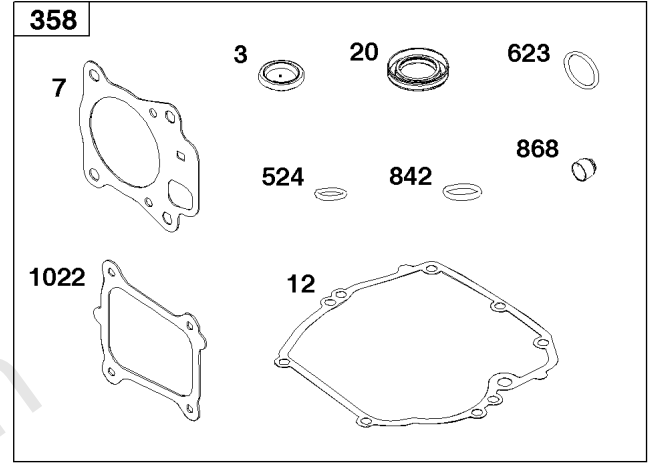

Controls Group

REF NO	PART NO	QTY	DESCRIPTION
188	793480	1	SCREW -(Control Bracket)
202A	597337	1	LINK, Mechanical Governor
209	597805	1	SPRING, Governor
209A	793604	1	SPRING, Governor
217	597310	1	SPRING, Choke Return
222A	597307	1	BRACKET, Control
227A	597336	1	LEVER, Governor Control
347	592694	1	SWITCH, Rocker
356	597293	1	WIRE, Stop
401	597323	1	LINK, Choke
410	597309	1	LINK, Control
505	597312	1	NUT -(Governor Control Lever)
562	793514	1	BOLT -(Governor Control Lever)
578	597292	1	WIRE ASSEMBLY

Not For Reproduction

Crankshaft Group

REF NO	PART NO	QTY	DESCRIPTION
16	597302	1	CRANKSHAFT
24	222698S	1	KEY, Flywheel
25	590404	1	PISTON ASSEMBLY -(Standard)
25	590405	1	PISTON ASSEMBLY -(.020 Oversize)
26	590402	1	SET, Ring -(Standard)
26	590403	2	SET, Ring -(.020 Oversize)
27	691588	1	LOCK, Piston Pin
28	298909	1	PIN, Piston
29	796470	1	ROD, Connecting
32	691664	1	SCREW -(Connecting Rod)(Short)
32A	695759	1	SCREW -(Connecting Rod)()
46	694039	1	CAMSHAFT
741	797521	1	GEAR, Timing