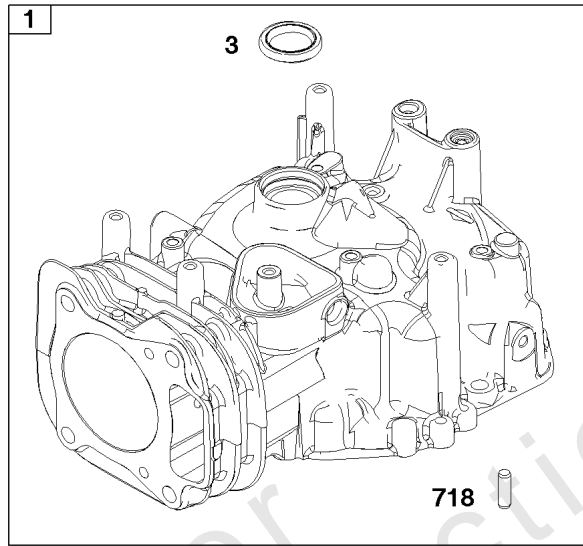

Controls Group

REF NO	PART NO	QTY	DESCRIPTION
188	793480	1	SCREW -(Control Bracket)
202A	597337	1	LINK, Mechanical Governor
209	597805	1	SPRING, Governor
209A	793604	1	SPRING, Governor
217	597310	1	SPRING, Choke Return
222A	597307	1	BRACKET, Control
227A	597336	1	LEVER, Governor Control
347	592694	1	SWITCH, Rocker
356	597293	1	WIRE, Stop
401	597323	1	LINK, Choke
410	597309	1	LINK, Control
505	597312	1	NUT -(Governor Control Lever)
562	793514	1	BOLT -(Governor Control Lever)
578	597292	1	WIRE ASSEMBLY

Not For Reproduction

Crankshaft Group

REF NO	PART NO	QTY	DESCRIPTION
16	597302	1	CRANKSHAFT
24	222698S	1	KEY, Flywheel
25	590404	1	PISTON ASSEMBLY -(Standard)
25	590405	1	PISTON ASSEMBLY -(.020 Oversize)
26	590402	1	SET, Ring -(Standard)
26	590403	2	SET, Ring -(.020 Oversize)
27	691588	1	LOCK, Piston Pin
28	298909	1	PIN, Piston
29	796470	1	ROD, Connecting
32	691664	1	SCREW -(Connecting Rod)(Short)
32A	695759	1	SCREW -(Connecting Rod)()
46	694039	1	CAMSHAFT
741	797521	1	GEAR, Timing