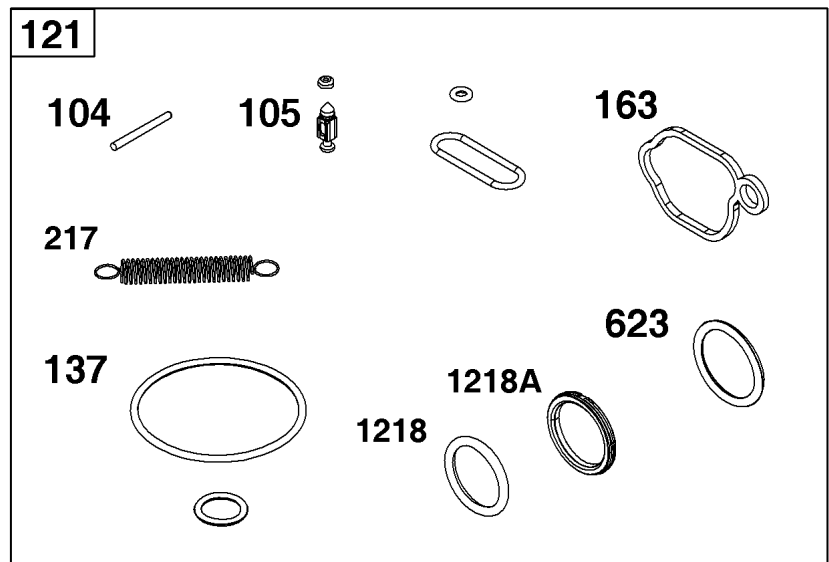

Carburetor Group

REF NO	PART NO	QTY	DESCRIPTION
104	590558	1	PIN, Float Hinge
105	594581	1	VALVE, Float Needle
117	597331	1	JET, Main
118	597332	1	JET, Main -(High Altitude)
121	594636	1	KIT, Carburetor Overhaul
122	590549	1	SPACER, Carburetor
1238	590562	2	SCREW -(Carburetor Spacer)
125A	597327	1	CARBURETOR
133	591120	1	FLOAT, Carburetor
137	594633	1	GASKET, Float Bowl
163	799580	1	GASKET, Air Cleaner
217	590740	1	SPRING, Choke Return
493A	597308	1	VALVE, Throttle
623	799581	1	SEAL, O-Ring -(Carburetor Spacer)
951	591104	1	LEVER, Choke
975	594632	1	BOWL, Float
1127	590554	2	SCREW -(Float Bowl to Carburetor Body)
1218	270344S	1	SEAL, O-Ring
1218A	697478	1	RETAINER, Seal