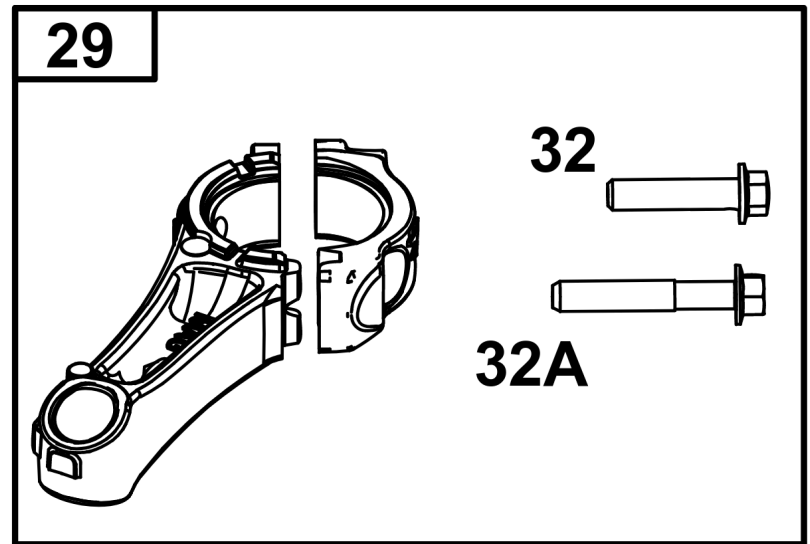

Not For Reproduction

Carburetor Group

REF NO	PART NO	QTY	DESCRIPTION
104	590558	1	PIN, Float Hinge
105	594581	1	VALVE, Float Needle
117	597331	1	JET, Main
118	597332	1	JET, Main -(High Altitude)
121	594636	1	KIT, Carburetor Overhaul
122	590549	1	SPACER, Carburetor
1238	590562	2	SCREW -(Carburetor Spacer)
125A	597327	1	CARBURETOR
133	591120	1	FLOAT, Carburetor
137	594633	1	GASKET, Float Bowl
163	799580	1	GASKET, Air Cleaner
217	590740	1	SPRING, Choke Return
493A	597308	1	VALVE, Throttle
623	799581	1	SEAL, O-Ring -(Carburetor Spacer)
951	591104	1	LEVER, Choke
975	594632	1	BOWL, Float
1127	590554	2	SCREW -(Float Bowl to Carburetor Body)
1218	270344S	1	SEAL, O-Ring
1218A	697478	1	RETAINER, Seal

Controls Group

REF NO	PART NO	QTY	DESCRIPTION
188	793480	1	SCREW -(Control Bracket)
202A	597337	1	LINK, Mechanical Governor
209	597805	1	SPRING, Governor
209A	793604	1	SPRING, Governor
217	597310	1	SPRING, Choke Return
222A	597307	1	BRACKET, Control
227A	597336	1	LEVER, Governor Control
347	592694	1	SWITCH, Rocker
356	597293	1	WIRE, Stop
401	597323	1	LINK, Choke
410	597309	1	LINK, Control
505	597312	1	NUT -(Governor Control Lever)
562	793514	1	BOLT -(Governor Control Lever)
578	597292	1	WIRE ASSEMBLY

Not For Reproduction

Crankshaft Group

REF NO	PART NO	QTY	DESCRIPTION
16	597302	1	CRANKSHAFT
24	222698S	1	KEY, Flywheel
25	590404	1	PISTON ASSEMBLY -(Standard)
25	590405	1	PISTON ASSEMBLY -(.020 Oversize)
26	590402	1	SET, Ring -(Standard)
26	590403	2	SET, Ring -(.020 Oversize)
27	691588	1	LOCK, Piston Pin
28	298909	1	PIN, Piston
29	796470	1	ROD, Connecting
32	691664	1	SCREW -(Connecting Rod)(Short)
32A	695759	1	SCREW -(Connecting Rod)()
46	694039	1	CAMSHAFT
741	797521	1	GEAR, Timing