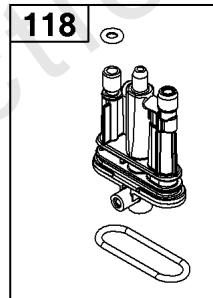

Not For
Reproduction

Not For
Reproduction

Blower Housing and Air Cleaner Group

REF NO	PART NO	QTY	DESCRIPTION
11	595283	1	TUBE, Breather
58	591108	1	ROPE, Starter
60	281434S	1	GRIP, Starter Rope
305	590586	3	SCREW -(Blower Housing)
411	793480	2	SCREW
535	595297	1	FILTER, Air Cleaner Foam
770	597279	1	BLOWER HOUSING/REWIND
875	597291	1	BASE, Air Cleaner
968	595294	1	COVER, Air Cleaner
971	590552	2	SCREW -(Air Cleaner Base to Carburetor/Throttle Body)
1036	-----	1	LABEL, Emissions -(Available from a Briggs & Stratton Authorized Dealer)

Not For Reproduction

Carburetor Group

REF NO	PART NO	QTY	DESCRIPTION
104	590558	1	PIN, Float Hinge
105	594581	1	VALVE, Float Needle
117	597331	1	JET, Main
118	597332	1	JET, Main -(High Altitude)
121	594636	1	KIT, Carburetor Overhaul
122	590549	1	SPACER, Carburetor
1238	590562	2	SCREW -(Carburetor Spacer)
125A	597327	1	CARBURETOR
133	591120	1	FLOAT, Carburetor
137	594633	1	GASKET, Float Bowl
163	799580	1	GASKET, Air Cleaner
217	590740	1	SPRING, Choke Return
493A	597308	1	VALVE, Throttle
623	799581	1	SEAL, O-Ring -(Carburetor Spacer)
951	591104	1	LEVER, Choke
975	594632	1	BOWL, Float
1127	590554	2	SCREW -(Float Bowl to Carburetor Body)
1218	270344S	1	SEAL, O-Ring
1218A	697478	1	RETAINER, Seal

Controls Group

REF NO	PART NO	QTY	DESCRIPTION
188	793480	1	SCREW -(Control Bracket)
202A	597337	1	LINK, Mechanical Governor
209	597805	1	SPRING, Governor
209A	793604	1	SPRING, Governor
217	597310	1	SPRING, Choke Return
222A	597307	1	BRACKET, Control
227A	597336	1	LEVER, Governor Control
347	592694	1	SWITCH, Rocker
356	597293	1	WIRE, Stop
401	597323	1	LINK, Choke
410	597309	1	LINK, Control
505	597312	1	NUT -(Governor Control Lever)
562	793514	1	BOLT -(Governor Control Lever)
578	597292	1	WIRE ASSEMBLY