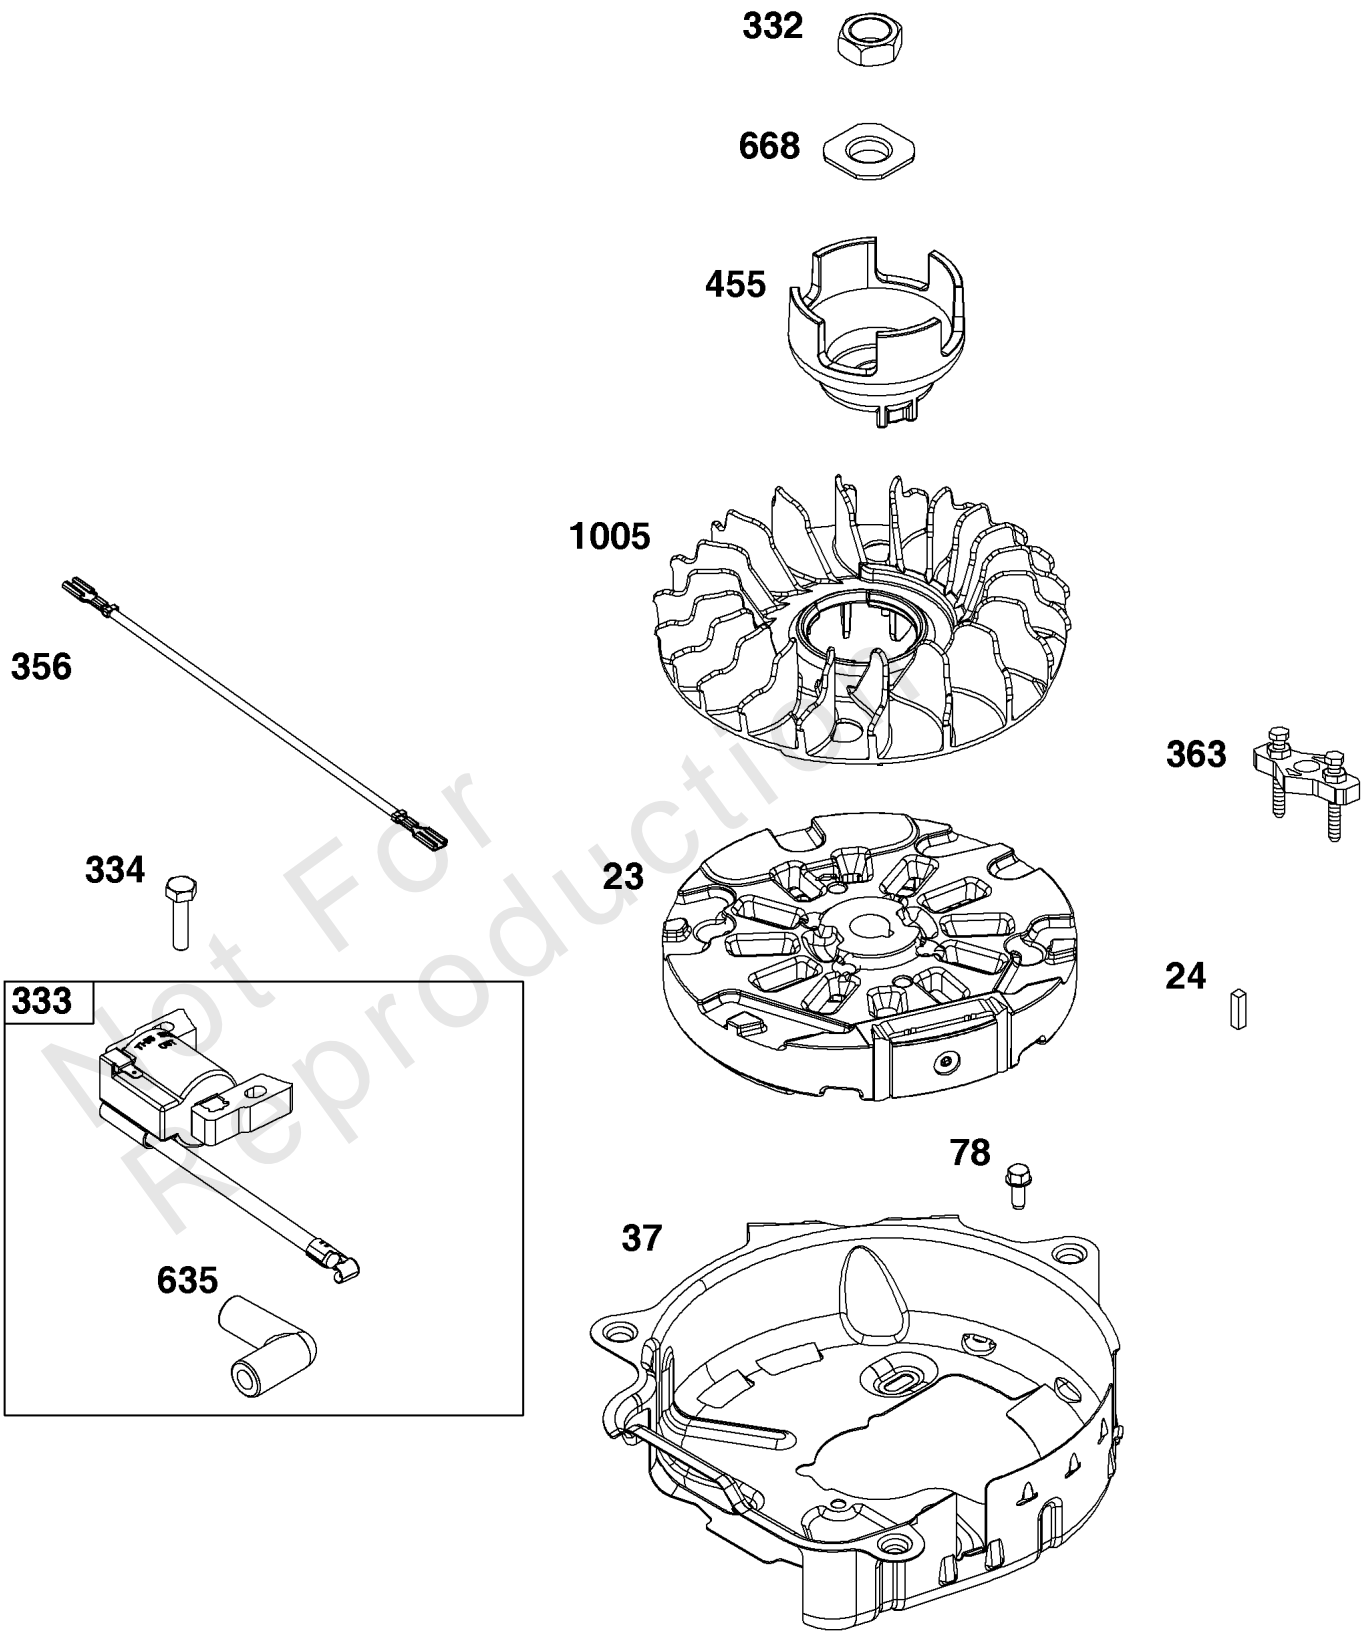

Flywheel , Ignition, & Starter Group

REF NO	PART NO	QTY	DESCRIPTION
23	597277	1	FLYWHEEL
24	-----	1	KEY, Flywheel -(Part information located in Crankshaft Group.)
37	595290	1	HOUSING, Blower
78	793480	5	SCREW -(Flywheel Guard)
332	690662	1	NUT -(Flywheel)
333	595291	1	ARMATURE, Magneto
334	793454	2	SCREW -(Magneto Armature)
356	597293	1	WIRE, Stop
363	19203	1	PULLER, Flywheel
455	593960	1	CUP, Flywheel
635	692076	1	BOOT, Spark Plug
668	590546	1	SPACER -(Flywheel)
1005	597278	1	FAN, Flywheel

Not For Reproduction