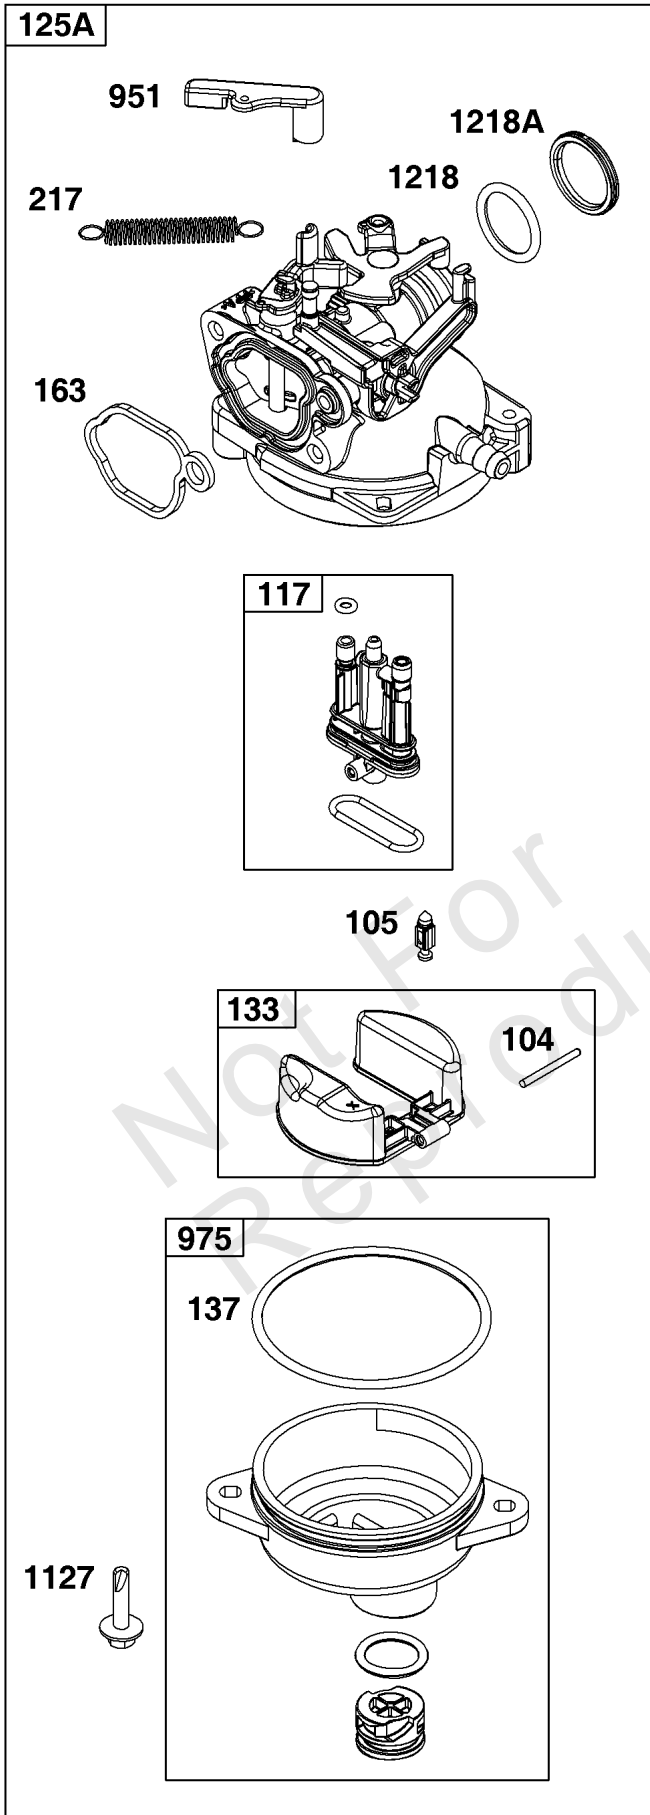

Not For Reproduction

Carburetor Group

REF NO	PART NO	QTY	DESCRIPTION
104	590558	1	PIN, Float Hinge
105	594581	1	VALVE, Float Needle
117	597331	1	JET, Main
118	597332	1	JET, Main -(High Altitude)
121	594636	1	KIT, Carburetor Overhaul
122	590549	1	SPACER, Carburetor
1238	590562	2	SCREW -(Carburetor Spacer)
125A	597327	1	CARBURETOR
133	591120	1	FLOAT, Carburetor
137	594633	1	GASKET, Float Bowl
163	799580	1	GASKET, Air Cleaner
217	590740	1	SPRING, Choke Return
493A	597308	1	VALVE, Throttle
623	799581	1	SEAL, O-Ring -(Carburetor Spacer)
951	591104	1	LEVER, Choke
975	594632	1	BOWL, Float
1127	590554	2	SCREW -(Float Bowl to Carburetor Body)
1218	270344S	1	SEAL, O-Ring
1218A	697478	1	RETAINER, Seal

Controls Group

REF NO	PART NO	QTY	DESCRIPTION
188	793480	1	SCREW -(Control Bracket)
202A	597337	1	LINK, Mechanical Governor
209	597805	1	SPRING, Governor
209A	793604	1	SPRING, Governor
217	597310	1	SPRING, Choke Return
222A	597307	1	BRACKET, Control
227A	597336	1	LEVER, Governor Control
347	592694	1	SWITCH, Rocker
356	597293	1	WIRE, Stop
401	597323	1	LINK, Choke
410	597309	1	LINK, Control
505	597312	1	NUT -(Governor Control Lever)
562	793514	1	BOLT -(Governor Control Lever)
578	597292	1	WIRE ASSEMBLY

Not For Reproduction

Crankshaft Group

REF NO	PART NO	QTY	DESCRIPTION
16	597302	1	CRANKSHAFT
24	222698S	1	KEY, Flywheel
25	590404	1	PISTON ASSEMBLY -(Standard)
25	590405	1	PISTON ASSEMBLY -(.020 Oversize)
26	590402	1	SET, Ring -(Standard)
26	590403	2	SET, Ring -(.020 Oversize)
27	691588	1	LOCK, Piston Pin
28	298909	1	PIN, Piston
29	796470	1	ROD, Connecting
32	691664	1	SCREW -(Connecting Rod)(Short)
32A	695759	1	SCREW -(Connecting Rod)()
46	694039	1	CAMSHAFT
741	797521	1	GEAR, Timing